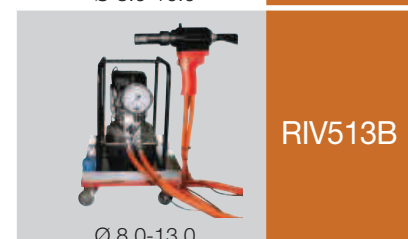

BLIND BOLTS - ΤΥΦΛΑ ΜΠΟΥΛΟΝΙΑ

RIVLOCK - DOME HEAD

		Regular collars		Flanged collars	
 zinc plated steel	RLFT	 steel	RLFCS	 steel	RLFCF
 aluminium	RLAT	 aluminium	RLACS	 aluminium	RLACF
 s/ steel	RLXT	 s/steel	RLXCS	 s/steel	RLXCF

RIVLOCK - COUNTERSUNK HEAD

		Regular collars		Flanged collars	
 zinc plated steel	RLFS	 steel	RLFCS	 steel	RLFCF
 aluminium	RLAS	 aluminium	RLACS	 aluminium	RLACF
 s/ steel	RLXS	 s/steel	RLXCS	 s/steel	RLXCF

RIVLOCKGRIP - DOME HEAD

		Collars	
 zinc plated steel	RGFT	 steel	RGFC
 aluminium	RGAT	 aluminium	RGAC

RIVTAINER - DOME HEAD

		Regular collars	
 zinc plated steel	RTFT	 steel	RTFC

TOOLS FOR BLIND BOLTS